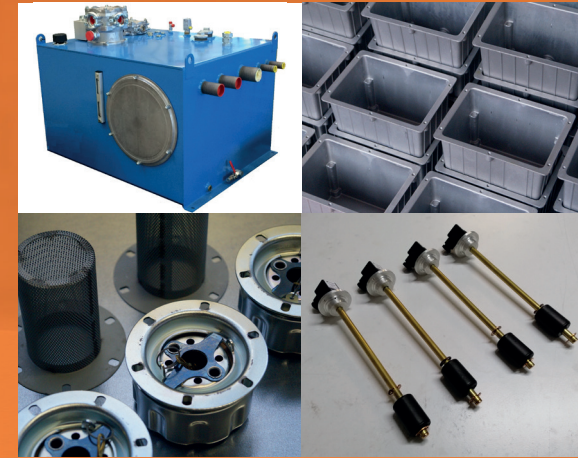

Behälter und Zubehör

- Alutanks, Stahlbehälter
- Niveauschalter Nivex®
- Filter, Elemente, Anzeigen
- Reinigungsdeckel, Wannen